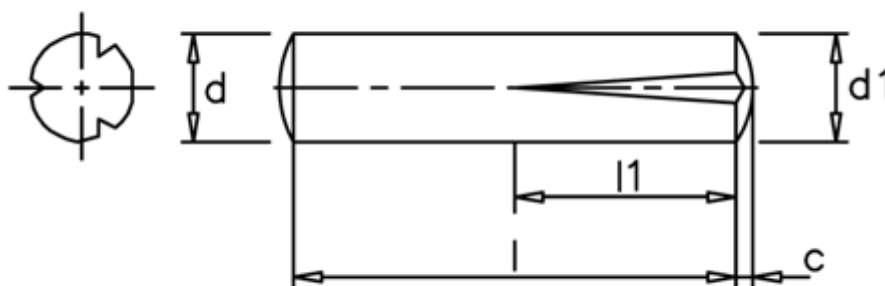

Article number: 08022221

Description: KLEE Slotted pin S2 2x16  
Steel

## Measures

---

c	= 0,3
d	= 2.0
d1	= 2.15
l1	= 1/2 l
Length	= 16